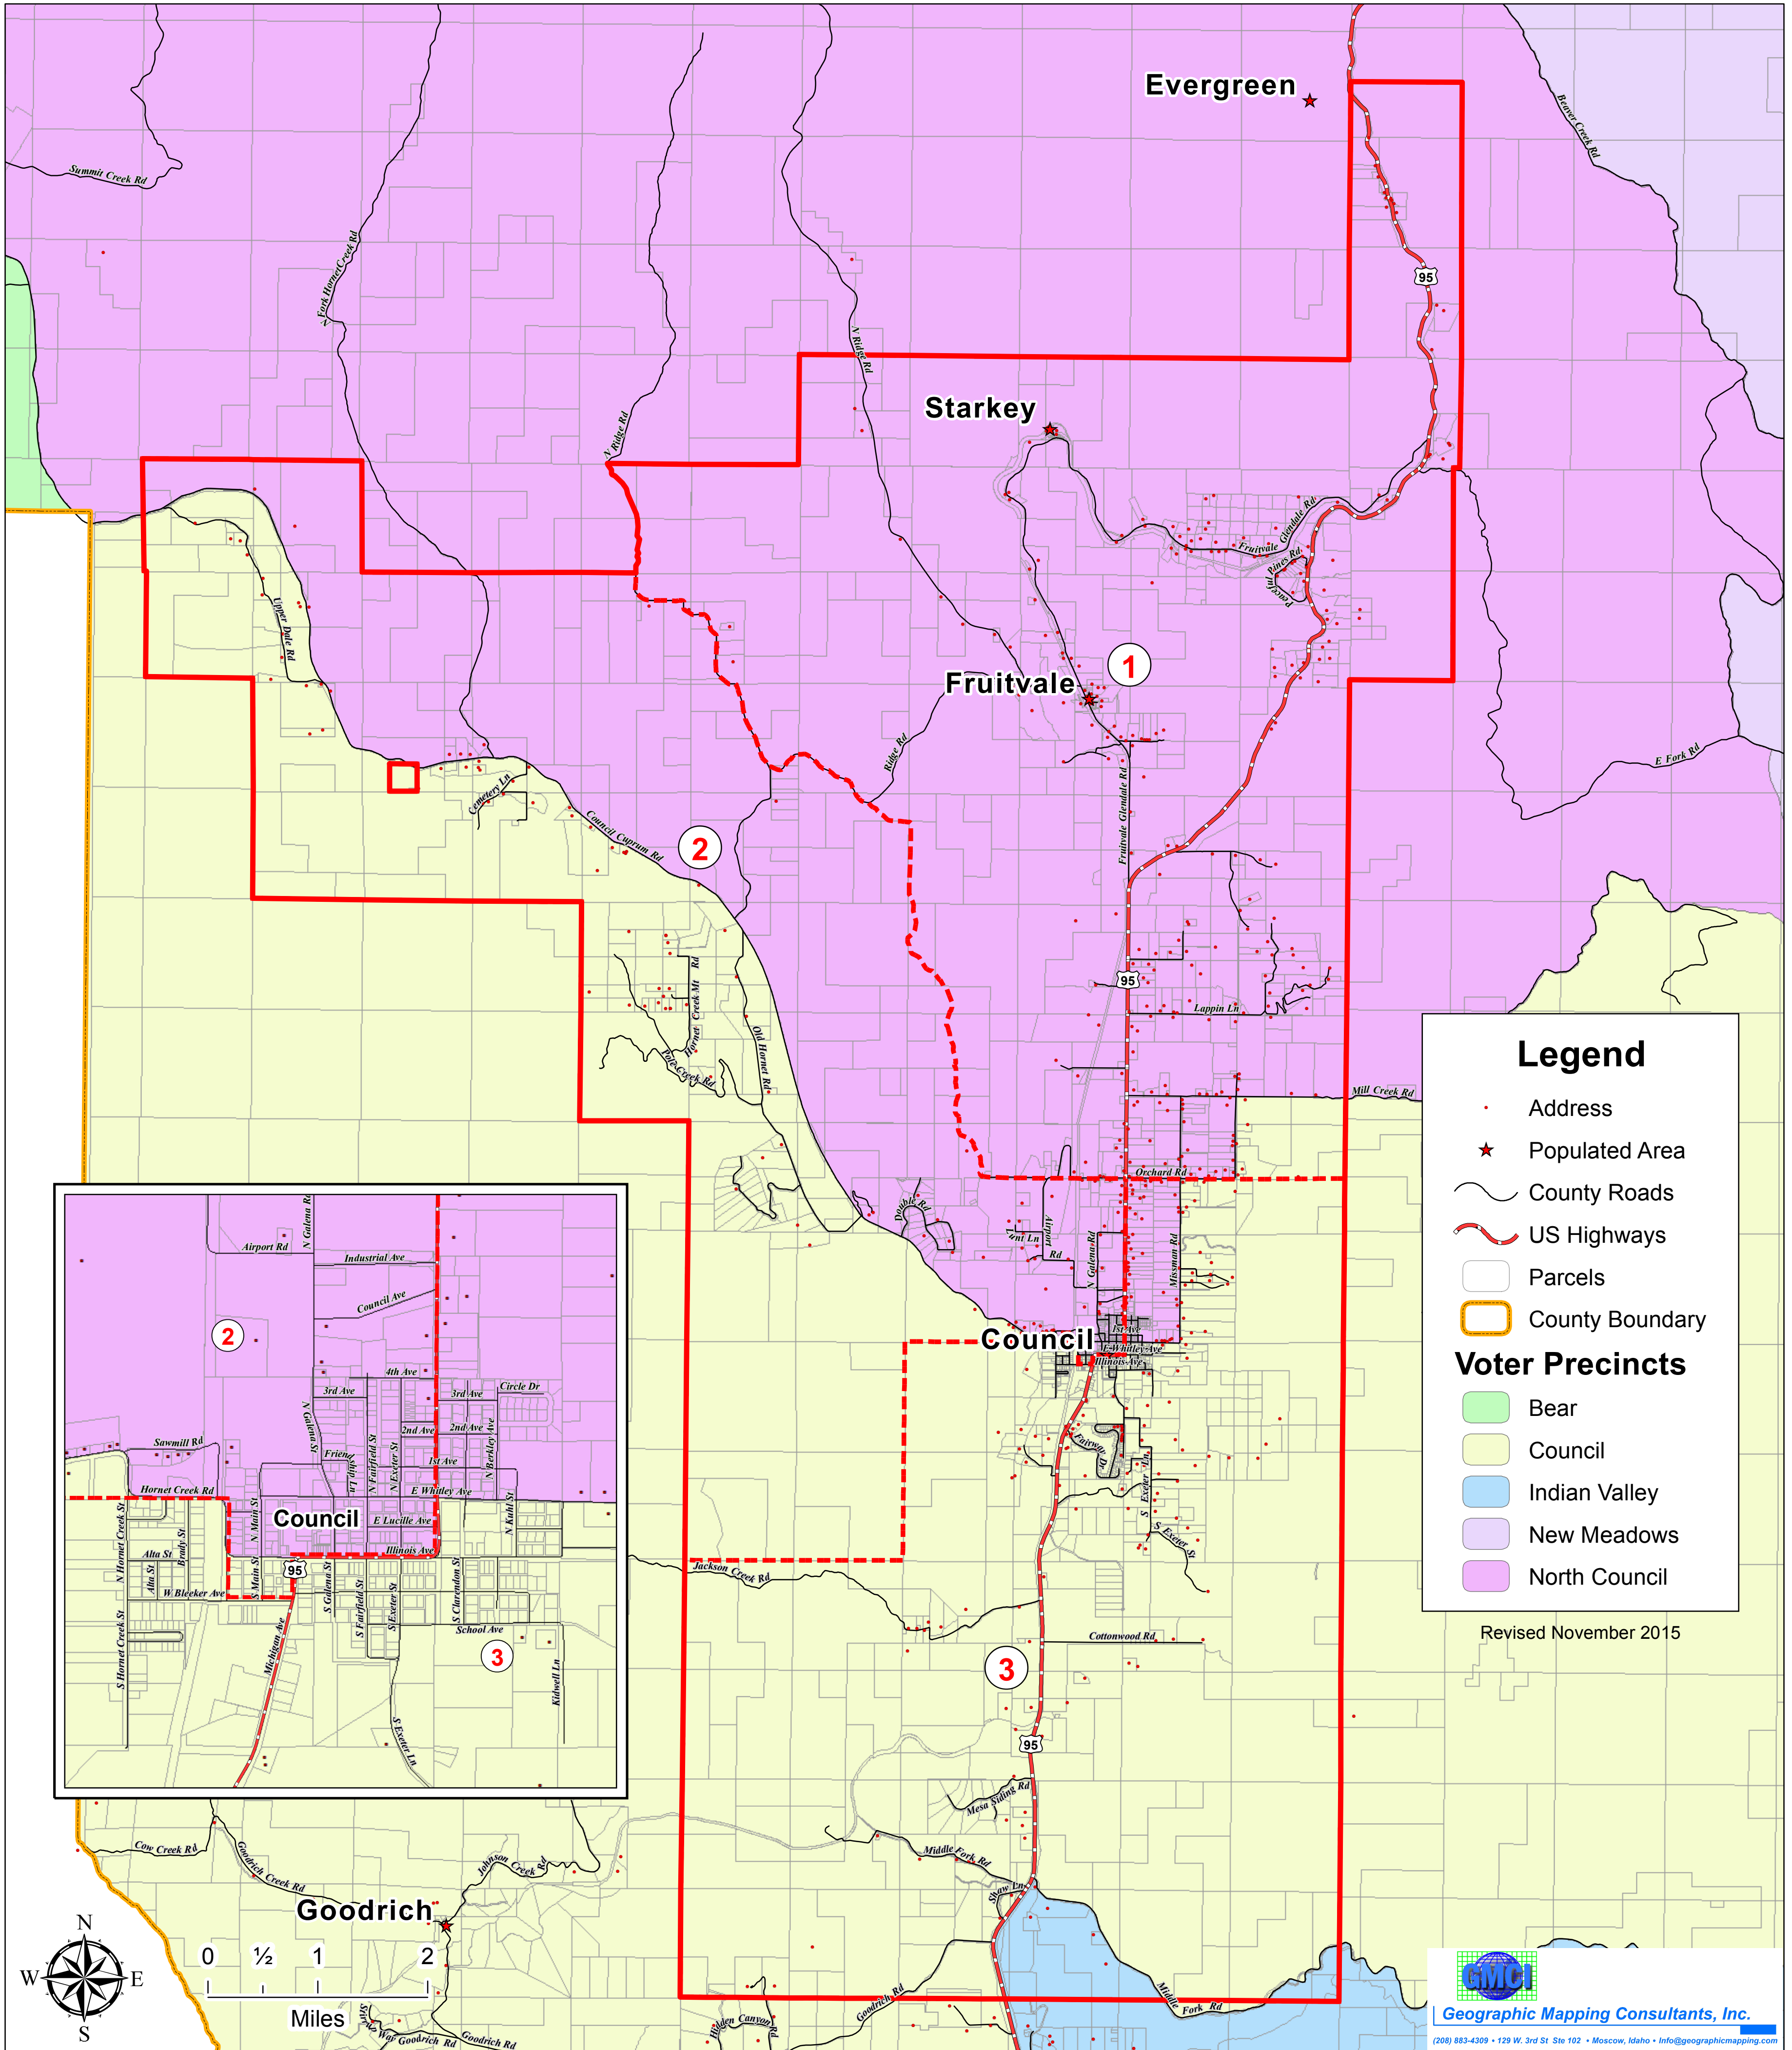

Council Valley Fire District

Legend

- Address
- ★ Populated Area
- ~ County Roads
- US Highways
- ▭ Parcels
- ▭ County Boundary

Voter Precincts

- Bear
- Council
- Indian Valley
- New Meadows
- North Council