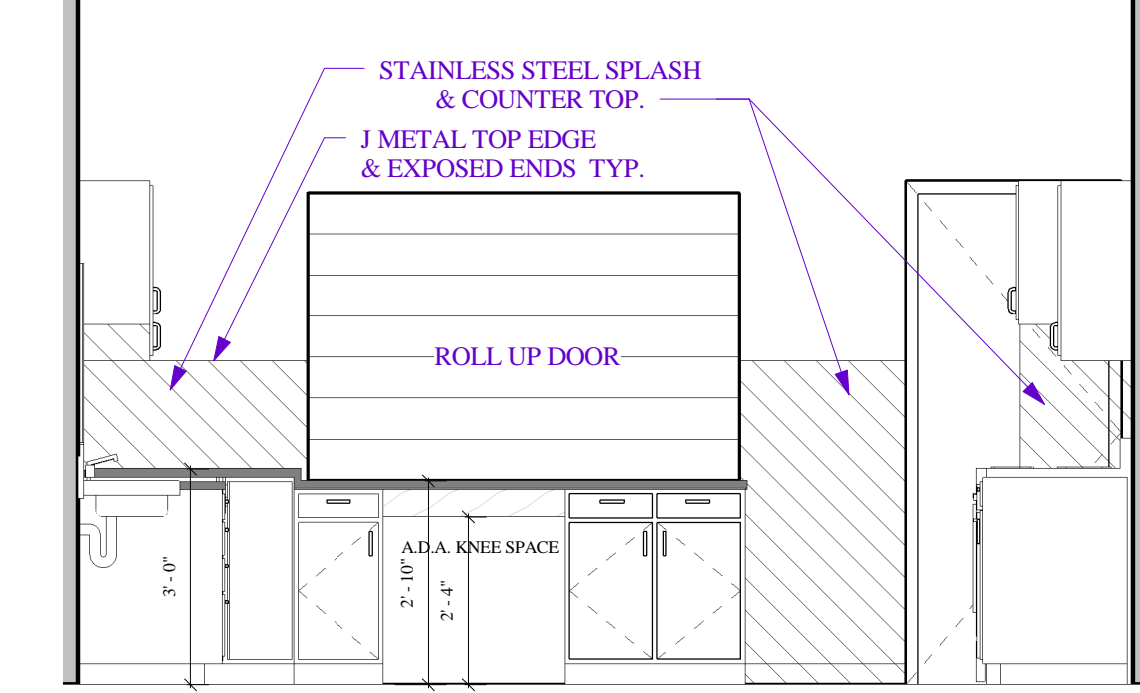

16 KITCHEN SERVE COUNTER NORTH
3/8" = 1'-0"

17 KITCHEN MICRO END WALL
3/8" = 1'-0"

12 KITCHEN ELEV. EAST WALL
3/8" = 1'-0"

13 KITCHEN SOUTH WALL
3/8" = 1'-0"

14 KITCHEN NORTH WALL
3/8" = 1'-0"

15 KITCHEN WEST WALL
3/8" = 1'-0"

11 KITCHEN ELEV. WEST WALL
3/8" = 1'-0"

10 MOP SINK S. WALL
3/8" = 1'-0"

9 MOP SINK W. WALL
3/8" = 1'-0"

8 M/ A.D.A. W/C S. WALL
3/8" = 1'-0"

7 M/ A.D.A. W/C E. WALL
3/8" = 1'-0"

6 M/ SHOWER S. WALL
3/8" = 1'-0"

5 M/ SHOWER E. WALL
3/8" = 1'-0"

4 M/ SHOWER N. WALL
3/8" = 1'-0"

3 M/ SHOWER W. WALL
3/8" = 1'-0"

2 W/ A.D.A. W/C E. WALL
3/8" = 1'-0"

1 W/ A.D.A. W/C N. WALL
3/8" = 1'-0"