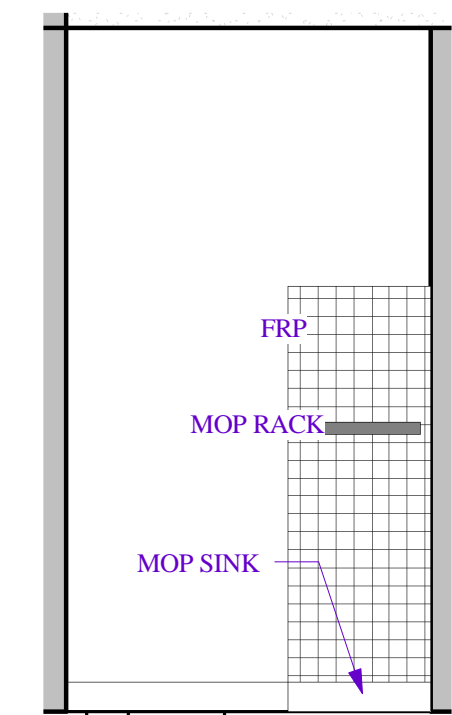

16 KITCHEN SERVE COUNTER NORTH
3/8" = 1'-0"

17 KITCHEN MICRO END WALL
3/8" = 1'-0"

12 KITCHEN ELEV. EAST WALL
3/8" = 1'-0"

13 KITCHEN SOUTH WALL
3/8" = 1'-0"

14 KITCHEN NORTH WALL
3/8" = 1'-0"

15 KITCHEN WEST WALL
3/8" = 1'-0"

11 KITCHEN ELEV. WEST WALL
3/8" = 1'-0"

10 MOP SINK S. WALL
3/8" = 1'-0"

9 MOP SINK W. WALL
3/8" = 1'-0"

8 M/ A.D.A. W/C S. WALL
3/8" = 1'-0"

7 M/ A.D.A. W/C E. WALL
3/8" = 1'-0"

6 M/ SHOWER S. WALL
3/8" = 1'-0"

5 M/ SHOWER E. WALL
3/8" = 1'-0"

4 M/ SHOWER N. WALL
3/8" = 1'-0"

3 M/ SHOWER W. WALL
3/8" = 1'-0"

2 W/ A.D.A. W/C E. WALL
3/8" = 1'-0"

1 W/ A.D.A. W/C N. WALL
3/8" = 1'-0"