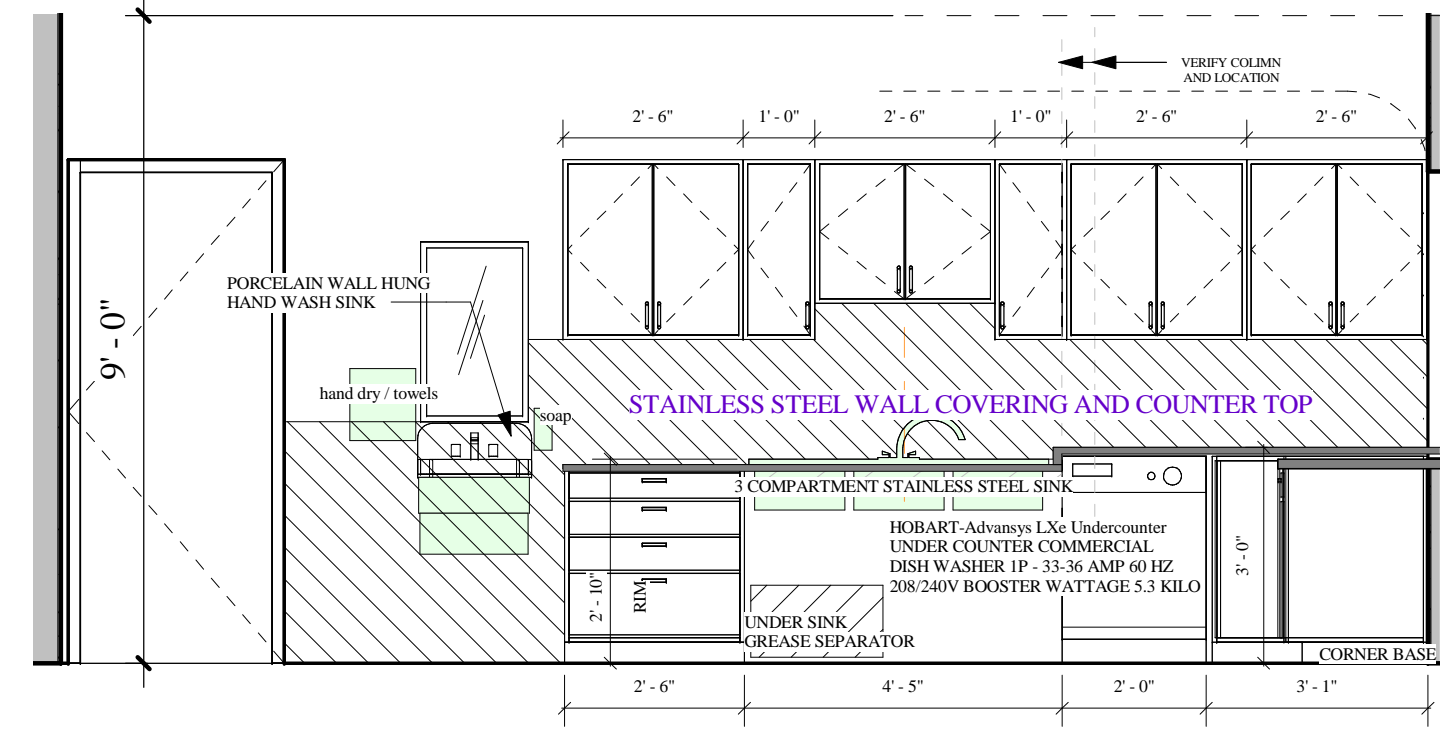

16 KITCHEN SERVE COUNTER NORTH
3/8" = 1'-0"

17 KITCHEN MICRO END WALL
3/8" = 1'-0"

12 KITCHEN ELEV. EAST WALL
3/8" = 1'-0"

13 KITCHEN SOUTH WALL
3/8" = 1'-0"

14 KITCHEN NORTH WALL
3/8" = 1'-0"

15 KITCHEN WEST WALL
3/8" = 1'-0"

11 KITCHEN ELEV. WEST WALL
3/8" = 1'-0"

10 MOP SINK S. WALL
3/8" = 1'-0"

9 MOP SINK W. WALL
3/8" = 1'-0"

8 M/ A.D.A. W/C S. WALL
3/8" = 1'-0"

7 M/ A.D.A. W/C E. WALL
3/8" = 1'-0"

6 M/ SHOWER S. WALL
3/8" = 1'-0"

5 M/ SHOWER E. WALL
3/8" = 1'-0"

4 M/ SHOWER N. WALL
3/8" = 1'-0"

3 M/ SHOWER W. WALL
3/8" = 1'-0"

2 W/ A.D.A. W/C E. WALL
3/8" = 1'-0"

1 W/ A.D.A. W/C N. WALL
3/8" = 1'-0"