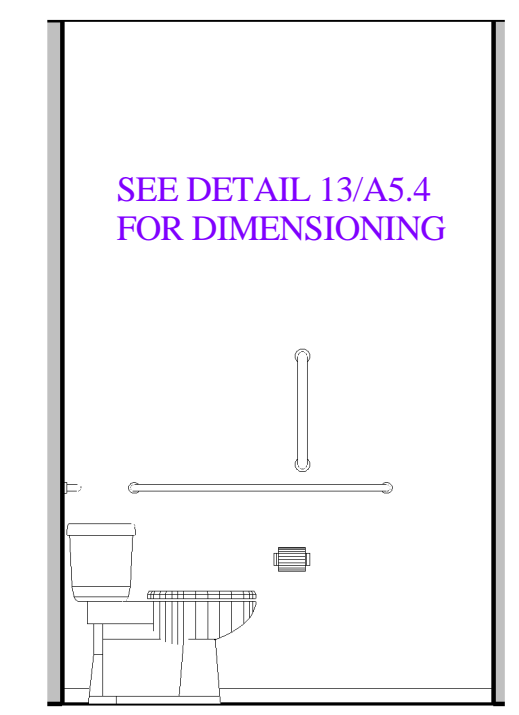

16 KITCHEN SERVE COUNTER NORTH
3/8" = 1'-0"

17 KITCHEN MICRO END WALL
3/8" = 1'-0"

12 KITCHEN ELEV. EAST WALL
3/8" = 1'-0"

13 KITCHEN SOUTH WALL
3/8" = 1'-0"

14 KITCHEN NORTH WALL
3/8" = 1'-0"

15 KITCHEN WEST WALL
3/8" = 1'-0"

11 KITCHEN ELEV. WEST WALL
3/8" = 1'-0"

10 MOP SINK S. WALL
3/8" = 1'-0"

9 MOP SINK W. WALL
3/8" = 1'-0"

8 M/ A.D.A. W/C S. WALL
3/8" = 1'-0"

7 M/ A.D.A. W/C E. WALL
3/8" = 1'-0"

6 M/ SHOWER S. WALL
3/8" = 1'-0"

5 M/ SHOWER E. WALL
3/8" = 1'-0"

4 M/ SHOWER N. WALL
3/8" = 1'-0"

3 M/ SHOWER W. WALL
3/8" = 1'-0"

2 W/ A.D.A. W/C E. WALL
3/8" = 1'-0"

1 W/ A.D.A. W/C N. WALL
3/8" = 1'-0"