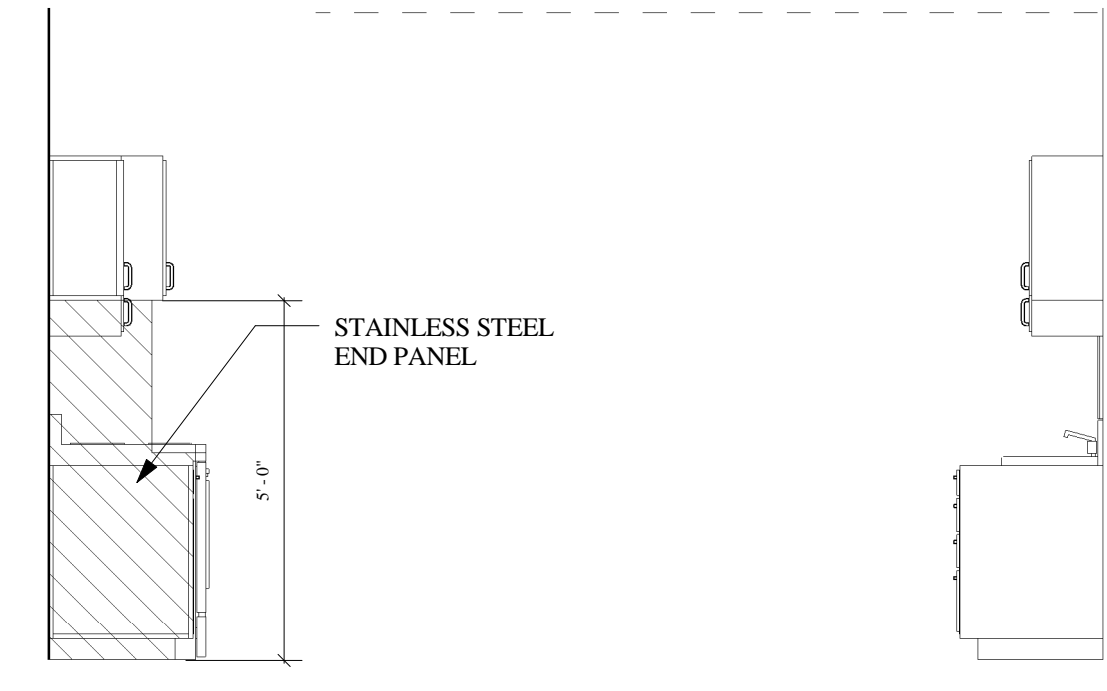

16 KITCHEN SERVE COUNTER NORTH
3/8" = 1'-0"

17 KITCHEN MICRO END WALL
3/8" = 1'-0"

12 KITCHEN ELEV. EAST WALL
3/8" = 1'-0"

13 KITCHEN SOUTH WALL
3/8" = 1'-0"

14 KITCHEN NORTH WALL
3/8" = 1'-0"

15 KITCHEN WEST WALL
3/8" = 1'-0"

11 KITCHEN ELEV. WEST WALL
3/8" = 1'-0"

10 MOP SINK S. WALL
3/8" = 1'-0"

9 MOP SINK W. WALL
3/8" = 1'-0"

8 M/ A.D.A. W/C S. WALL
3/8" = 1'-0"

7 M/ A.D.A. W/C E. WALL
3/8" = 1'-0"

6 M/ SHOWER S. WALL
3/8" = 1'-0"

5 M/ SHOWER E. WALL
3/8" = 1'-0"

4 M/ SHOWER N. WALL
3/8" = 1'-0"

3 M/ SHOWER W. WALL
3/8" = 1'-0"

2 W/ A.D.A. W/C E. WALL
3/8" = 1'-0"

1 W/ A.D.A. W/C N. WALL
3/8" = 1'-0"