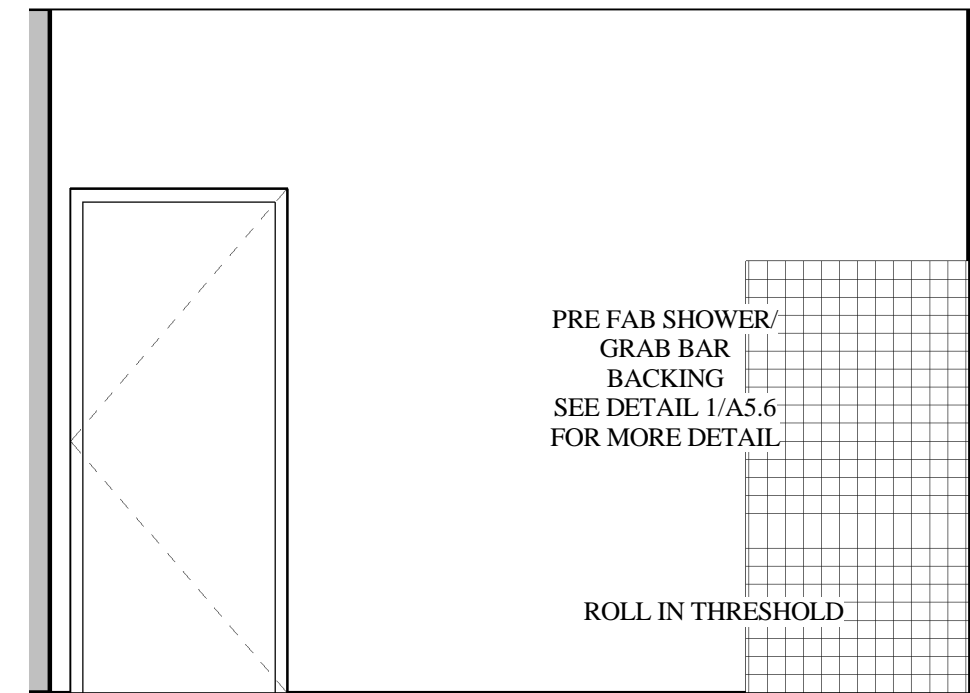

11 KITCHEN ELEV. WEST WALL
3/8" = 1'-0"

10 MOP SINK S. WALL
3/8" = 1'-0"

9 MOP SINK W. WALL
3/8" = 1'-0"

8 M/ A.D.A. W/C S. WALL
3/8" = 1'-0"

7 M/ A.D.A. W/C E. WALL
3/8" = 1'-0"

6 M/ SHOWER S. WALL
3/8" = 1'-0"

5 M/ SHOWER E. WALL
3/8" = 1'-0"

4 M/ SHOWER N. WALL
3/8" = 1'-0"

3 M/ SHOWER W. WALL
3/8" = 1'-0"

2 W/ A.D.A. W/C E. WALL
3/8" = 1'-0"

1 W/ A.D.A. W/C N. WALL
3/8" = 1'-0"