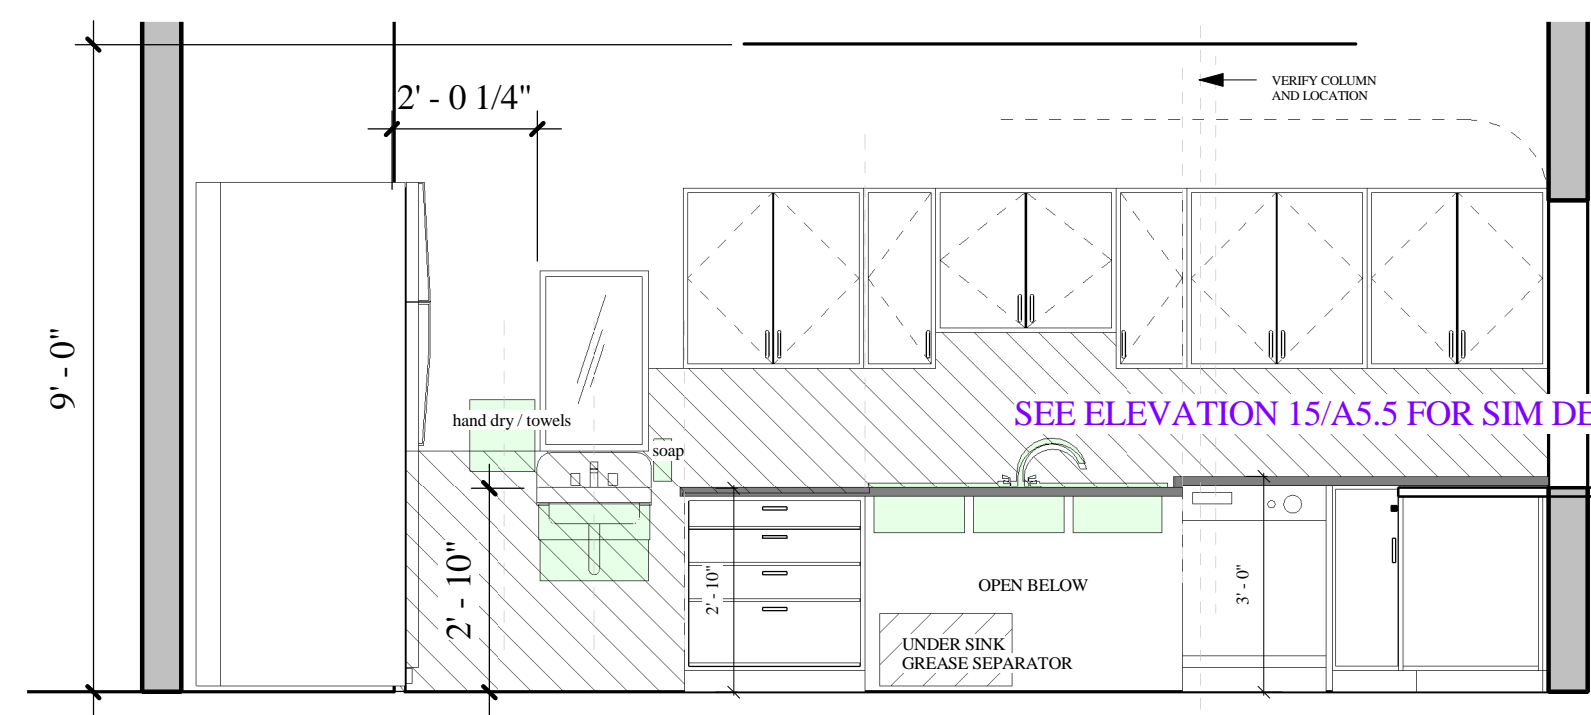

16 KITCHEN SERVE COUNTER NORTH
3/8" = 1'-0"

17 KITCHEN MICRO END WALL
3/8" = 1'-0"

12 KITCHEN ELEV. EAST WALL
3/8" = 1'-0"

13 KITCHEN SOUTH WALL
3/8" = 1'-0"

14 KITCHEN NORTH WALL
3/8" = 1'-0"

15 KITCHEN WEST WALL
3/8" = 1'-0"

11 KITCHEN ELEV. WEST WALL
3/8" = 1'-0"

10 MOP SINK S. WALL
3/8" = 1'-0"

9 MOP SINK W. WALL
3/8" = 1'-0"

8 M/ A.D.A. W/C S. WALL
3/8" = 1'-0"

7 M/ A.D.A. W/C E. WALL
3/8" = 1'-0"

6 M/ SHOWER S. WALL
3/8" = 1'-0"

5 M/ SHOWER E. WALL
3/8" = 1'-0"

4 M/ SHOWER N. WALL
3/8" = 1'-0"

3 M/ SHOWER W. WALL
3/8" = 1'-0"

2 W/ A.D.A. W/C E. WALL
3/8" = 1'-0"

1 W/ A.D.A. W/C N. WALL
3/8" = 1'-0"