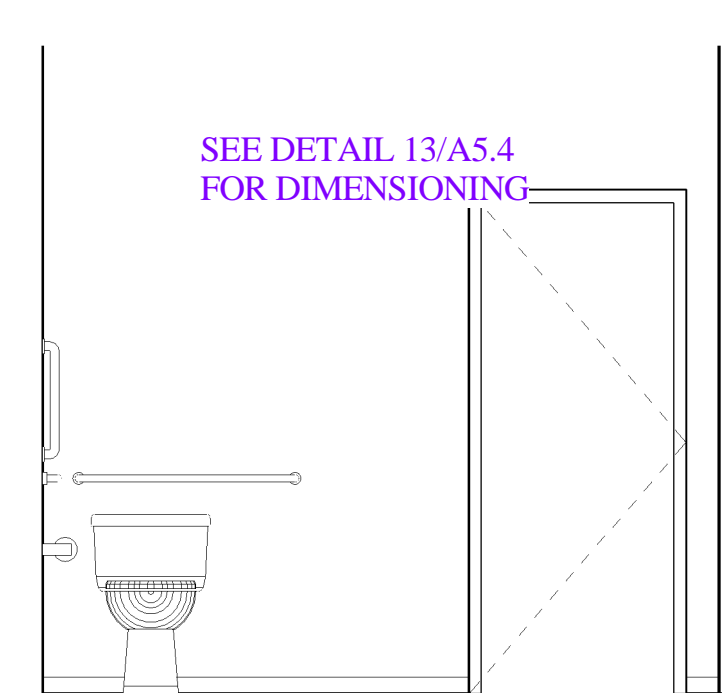

11 KITCHEN ELEV. WEST WALL
3/8" = 1'-0"

10 MOP SINK S. WALL
3/8" = 1'-0"

9 MOP SINK W. WALL
3/8" = 1'-0"

8 M/ A.D.A. W/C S. WALL
3/8" = 1'-0"

7 M/ A.D.A. W/C E. WALL
3/8" = 1'-0"

6 M/ SHOWER S. WALL
3/8" = 1'-0"

5 M/ SHOWER E. WALL
3/8" = 1'-0"

4 M/ SHOWER N. WALL
3/8" = 1'-0"

3 M/ SHOWER W. WALL
3/8" = 1'-0"

2 W/ A.D.A. W/C E. WALL
3/8" = 1'-0"

1 W/ A.D.A. W/C N. WALL
3/8" = 1'-0"