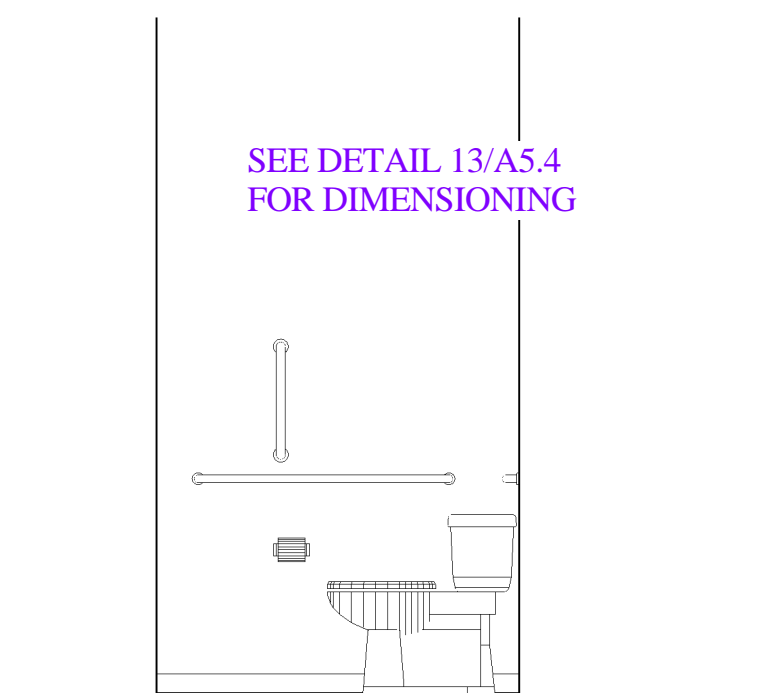

11 KITCHEN ELEV. WEST WALL
3/8" = 1'-0"

10 MOP SINK S. WALL
3/8" = 1'-0"

9 MOP SINK W. WALL
3/8" = 1'-0"

8 M/ A.D.A. W/C S. WALL
3/8" = 1'-0"

7 M/ A.D.A. W/C E. WALL
3/8" = 1'-0"

6 M/ SHOWER S. WALL
3/8" = 1'-0"

5 M/ SHOWER E. WALL
3/8" = 1'-0"

4 M/ SHOWER N. WALL
3/8" = 1'-0"

3 M/ SHOWER W. WALL
3/8" = 1'-0"

2 W/ A.D.A. W/C E. WALL
3/8" = 1'-0"

1 W/ A.D.A. W/C N. WALL
3/8" = 1'-0"