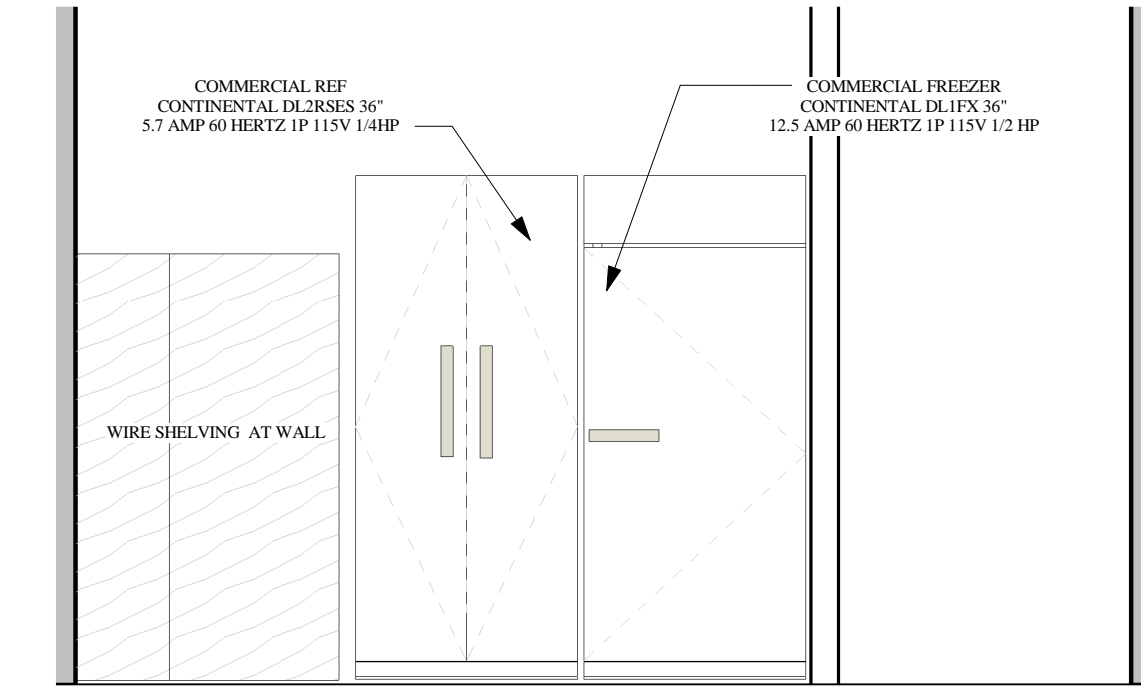

16 KITCHEN SERVE COUNTER NORTH
3/8" = 1'-0"

17 KITCHEN MICRO END WALL
3/8" = 1'-0"

12 KITCHEN ELEV. EAST WALL
3/8" = 1'-0"

13 KITCHEN SOUTH WALL
3/8" = 1'-0"

14 KITCHEN NORTH WALL
3/8" = 1'-0"

15 KITCHEN WEST WALL
3/8" = 1'-0"

11 KITCHEN ELEV. WEST WALL
3/8" = 1'-0"

10 MOP SINK S. WALL
3/8" = 1'-0"

9 MOP SINK W. WALL
3/8" = 1'-0"

8 M/ A.D.A. W/C S. WALL
3/8" = 1'-0"

7 M/ A.D.A. W/C E. WALL
3/8" = 1'-0"

6 M/ SHOWER S. WALL
3/8" = 1'-0"

5 M/ SHOWER E. WALL
3/8" = 1'-0"

4 M/ SHOWER N. WALL
3/8" = 1'-0"

3 M/ SHOWER W. WALL
3/8" = 1'-0"

2 W/ A.D.A. W/C E. WALL
3/8" = 1'-0"

1 W/ A.D.A. W/C N. WALL
3/8" = 1'-0"