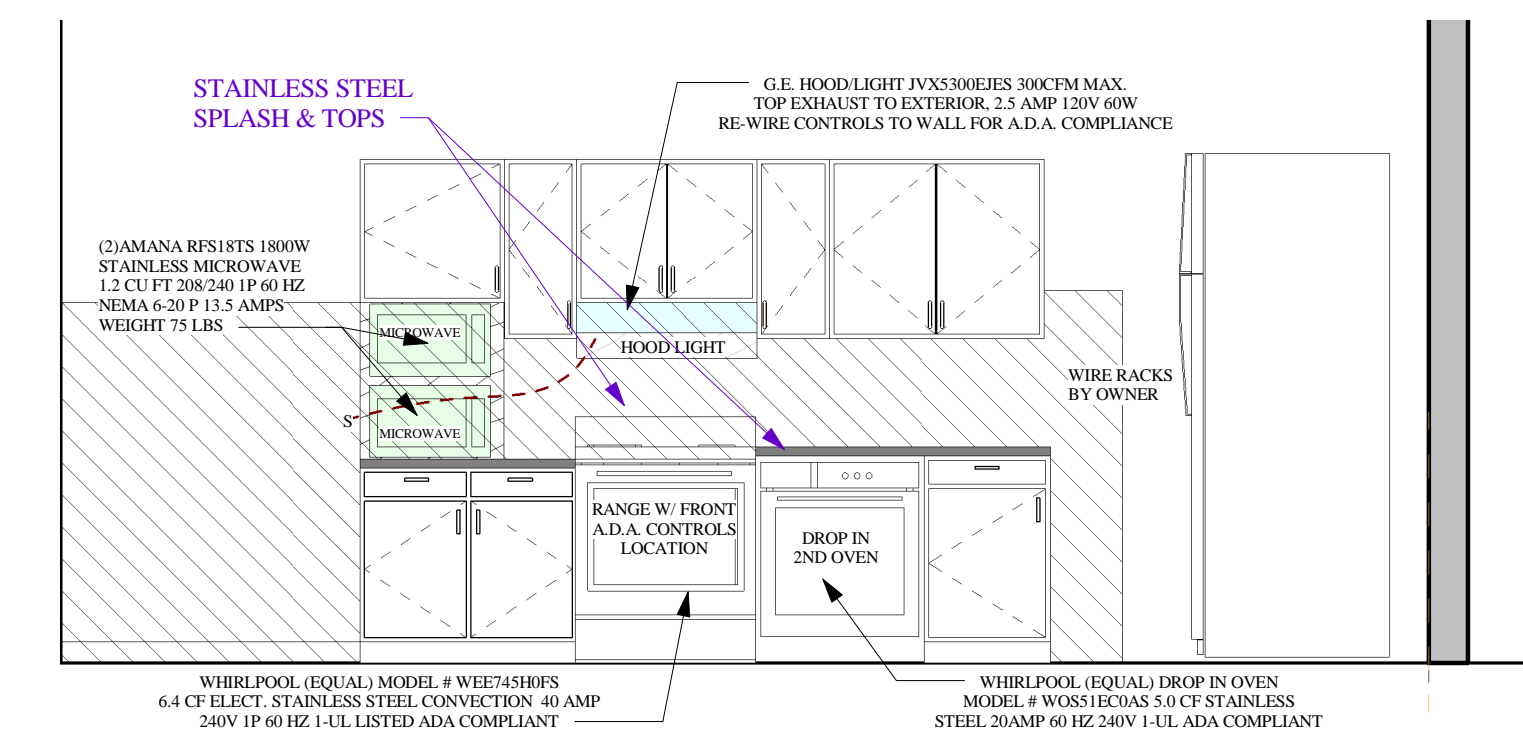

16 KITCHEN SERVE COUNTER NORTH
3/8" = 1'-0"

17 KITCHEN MICRO END WALL
3/8" = 1'-0"

12 KITCHEN ELEV. EAST WALL
3/8" = 1'-0"

13 KITCHEN SOUTH WALL
3/8" = 1'-0"

14 KITCHEN NORTH WALL
3/8" = 1'-0"

15 KITCHEN WEST WALL
3/8" = 1'-0"

11 KITCHEN ELEV. WEST WALL
3/8" = 1'-0"

10 MOP SINK S. WALL
3/8" = 1'-0"

9 MOP SINK W. WALL
3/8" = 1'-0"

8 M/ A.D.A. W/C S. WALL
3/8" = 1'-0"

7 M/ A.D.A. W/C E. WALL
3/8" = 1'-0"

6 M/ SHOWER S. WALL
3/8" = 1'-0"

5 M/ SHOWER E. WALL
3/8" = 1'-0"

4 M/ SHOWER N. WALL
3/8" = 1'-0"

3 M/ SHOWER W. WALL
3/8" = 1'-0"

2 W/ A.D.A. W/C E. WALL
3/8" = 1'-0"

1 W/ A.D.A. W/C N. WALL
3/8" = 1'-0"