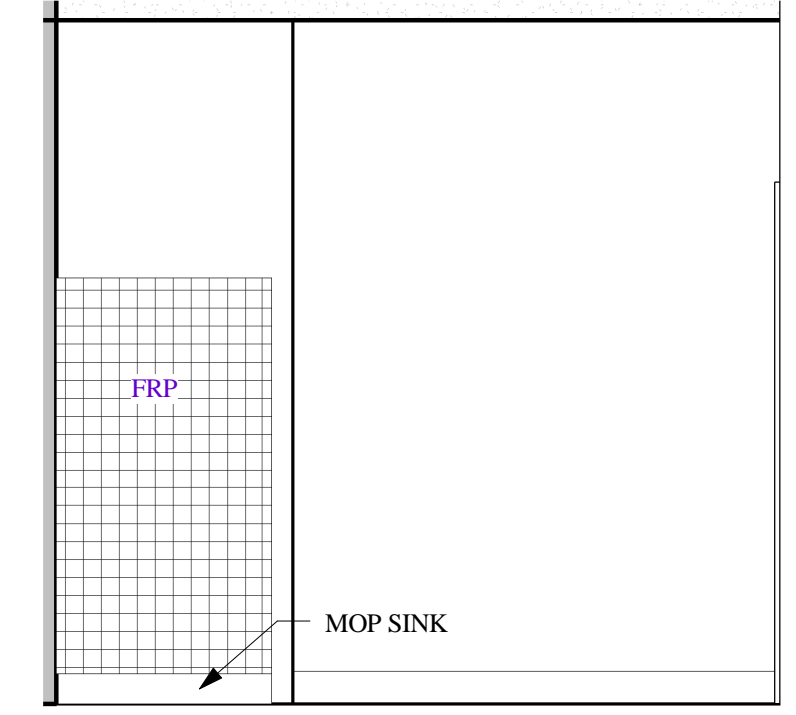

16 KITCHEN SERVE COUNTER NORTH
3/8" = 1'-0"

17 KITCHEN MICRO END WALL
3/8" = 1'-0"

12 KITCHEN ELEV. EAST WALL
3/8" = 1'-0"

13 KITCHEN SOUTH WALL
3/8" = 1'-0"

14 KITCHEN NORTH WALL
3/8" = 1'-0"

15 KITCHEN WEST WALL
3/8" = 1'-0"

11 KITCHEN ELEV. WEST WALL
3/8" = 1'-0"

10 MOP SINK S. WALL
3/8" = 1'-0"

9 MOP SINK W. WALL
3/8" = 1'-0"

8 M/ A.D.A. W/C S. WALL
3/8" = 1'-0"

7 M/ A.D.A. W/C E. WALL
3/8" = 1'-0"

6 M/ SHOWER S. WALL
3/8" = 1'-0"

5 M/ SHOWER E. WALL
3/8" = 1'-0"

4 M/ SHOWER N. WALL
3/8" = 1'-0"

3 M/ SHOWER W. WALL
3/8" = 1'-0"

2 W/ A.D.A. W/C E. WALL
3/8" = 1'-0"

1 W/ A.D.A. W/C N. WALL
3/8" = 1'-0"