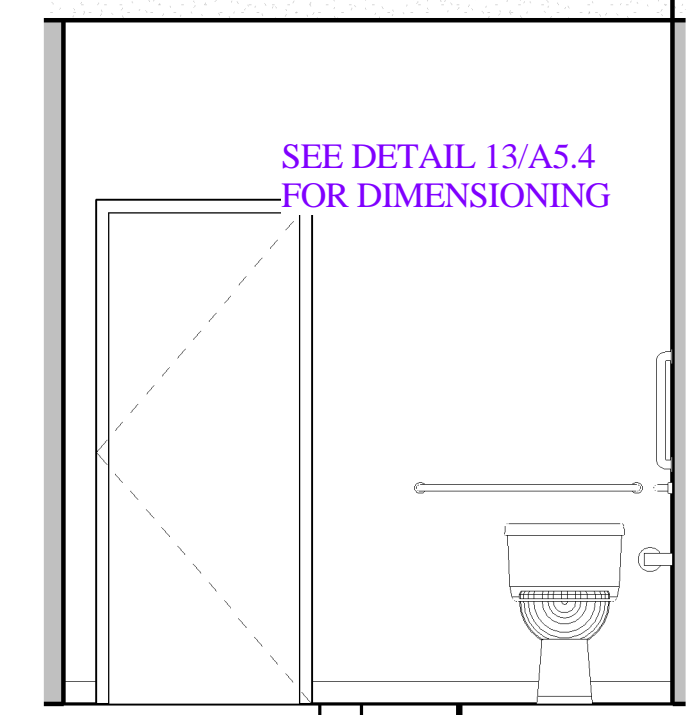

11 KITCHEN ELEV. WEST WALL
3/8" = 1'-0"

10 MOP SINK S. WALL
3/8" = 1'-0"

9 MOP SINK W. WALL
3/8" = 1'-0"

8 M/ A.D.A. W/C S. WALL
3/8" = 1'-0"

7 M/ A.D.A. W/C E. WALL
3/8" = 1'-0"

6 M/ SHOWER S. WALL
3/8" = 1'-0"

5 M/ SHOWER E. WALL
3/8" = 1'-0"

4 M/ SHOWER N. WALL
3/8" = 1'-0"

3 M/ SHOWER W. WALL
3/8" = 1'-0"

2 W/ A.D.A. W/C E. WALL
3/8" = 1'-0"

1 W/ A.D.A. W/C N. WALL
3/8" = 1'-0"