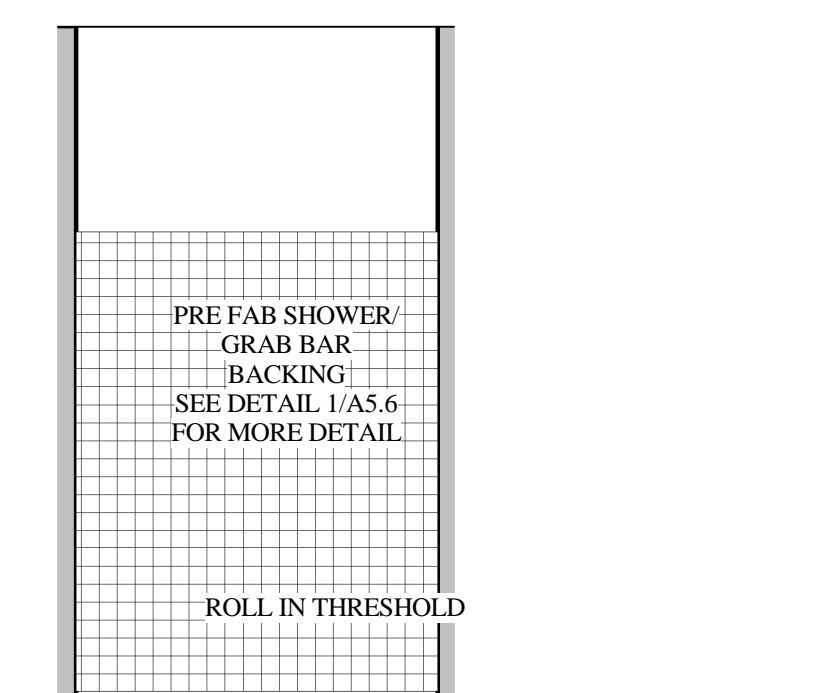

11 KITCHEN ELEV. WEST WALL
3/8" = 1'-0"

10 MOP SINK S. WALL
3/8" = 1'-0"

9 MOP SINK W. WALL
3/8" = 1'-0"

8 M/ A.D.A. W/C S. WALL
3/8" = 1'-0"

7 M/ A.D.A. W/C E. WALL
3/8" = 1'-0"

6 M/ SHOWER S. WALL
3/8" = 1'-0"

5 M/ SHOWER E. WALL
3/8" = 1'-0"

4 M/ SHOWER N. WALL
3/8" = 1'-0"

3 M/ SHOWER W. WALL
3/8" = 1'-0"

2 W/ A.D.A. W/C E. WALL
3/8" = 1'-0"

1 W/ A.D.A. W/C N. WALL
3/8" = 1'-0"