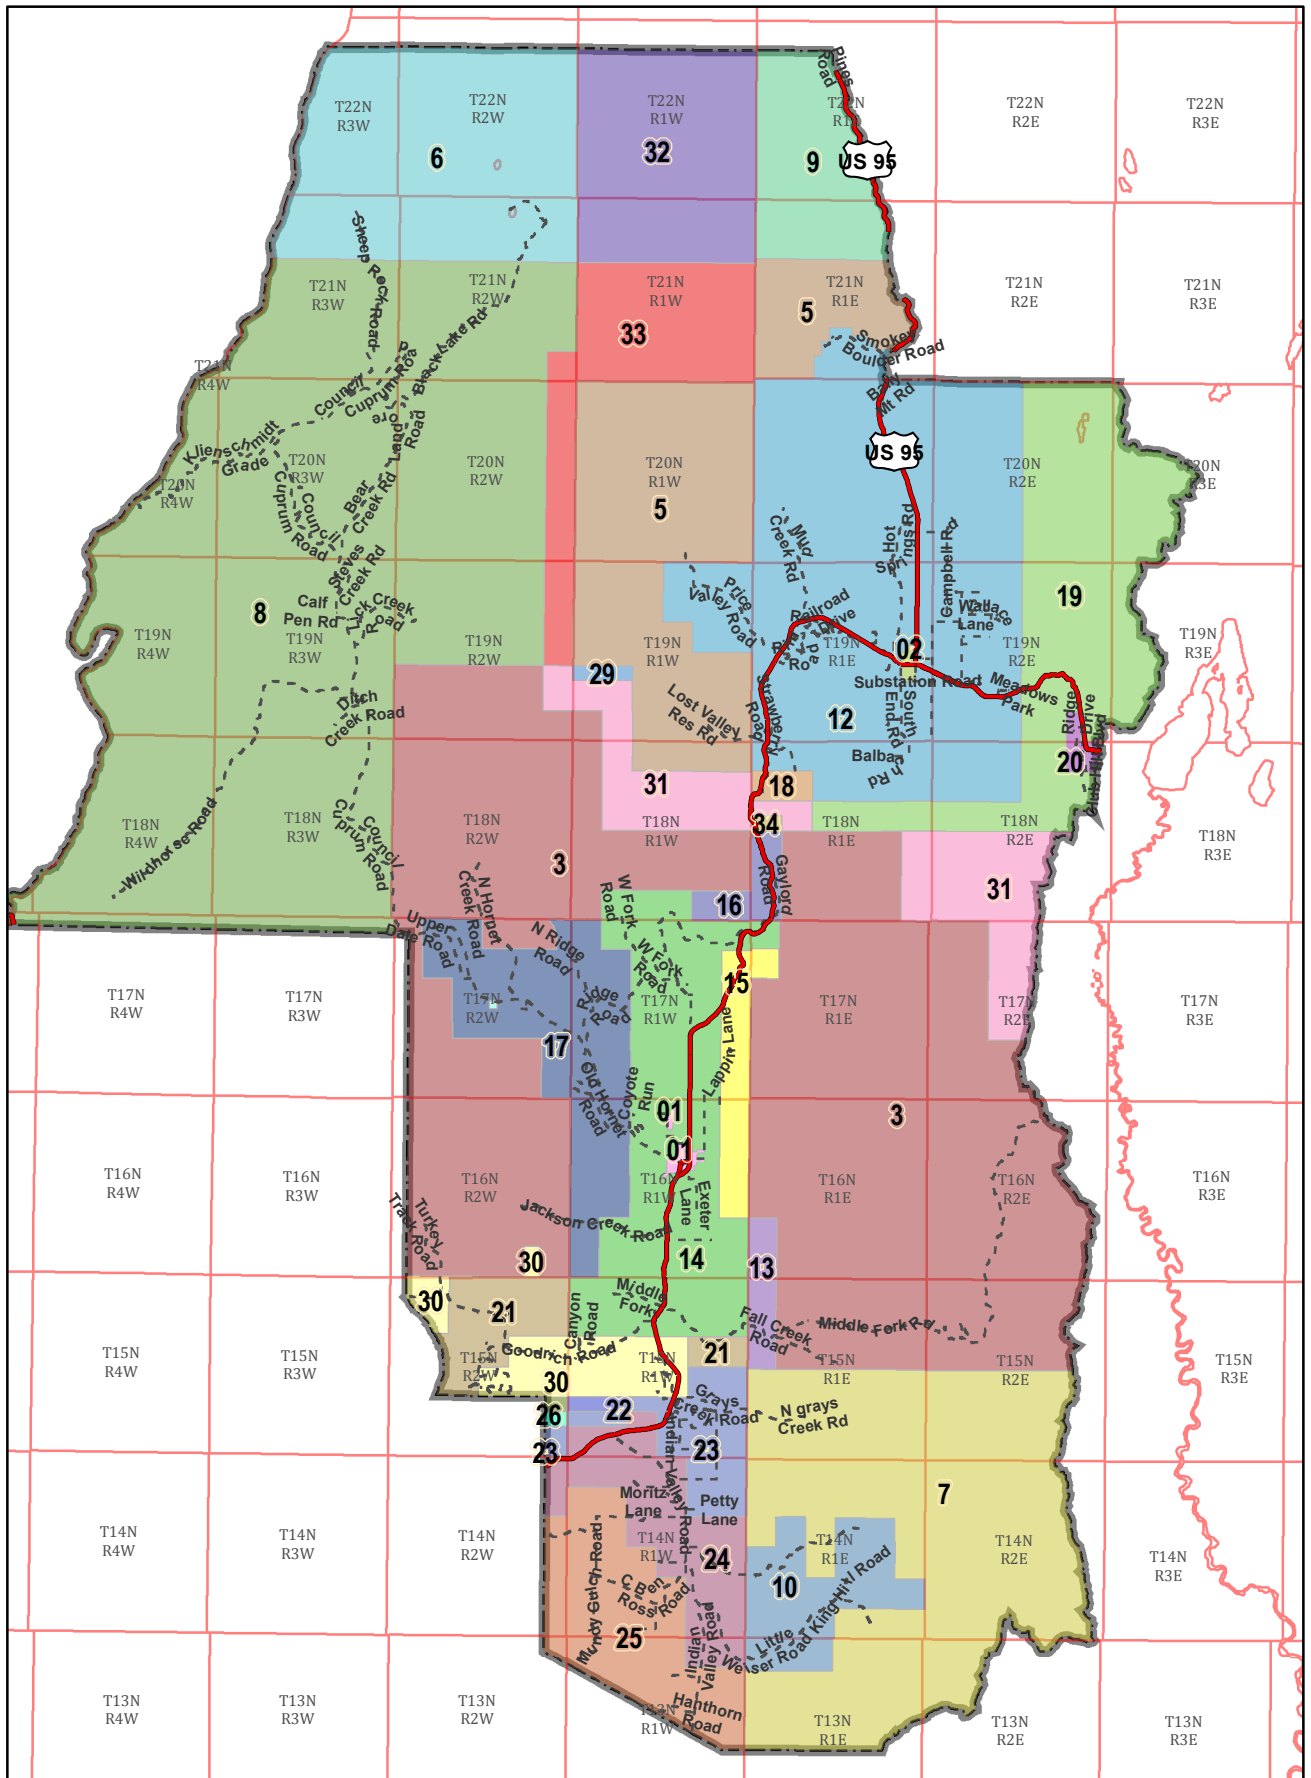

ADAMS COUNTY TAX CODE AREAS - CREATED BY THE OFFICE OF ASSESSOR

Legend

— Highway

- - - Roads

AdamsCountyTCA

TCANUM

- 01
- 02
- 10
- 12
- 13
- 14
- 15
- 16
- 17
- 18
- 19
- 20
- 21
- 22
- 23
- 24
- 25
- 26
- 27
- 29
- 3
- 30
- 31
- 32
- 33
- 34
- 4
- 5
- 6
- 7
- 8
- 9

THIS INFORMATION IS BASED ON GOVERNMENT SURVEYS & OFFICIAL RECORDS ON FILE AT THE OFFICE OF THE RECORDER OF ADAMS COUNTY, IDAHO. FOR ASSESSMENT PURPOSES ONLY. IT DOES NOT GUARANTEE PROPERTY OWNERSHIP OR BOUNDARIES.

1 inch = 33,916 feet