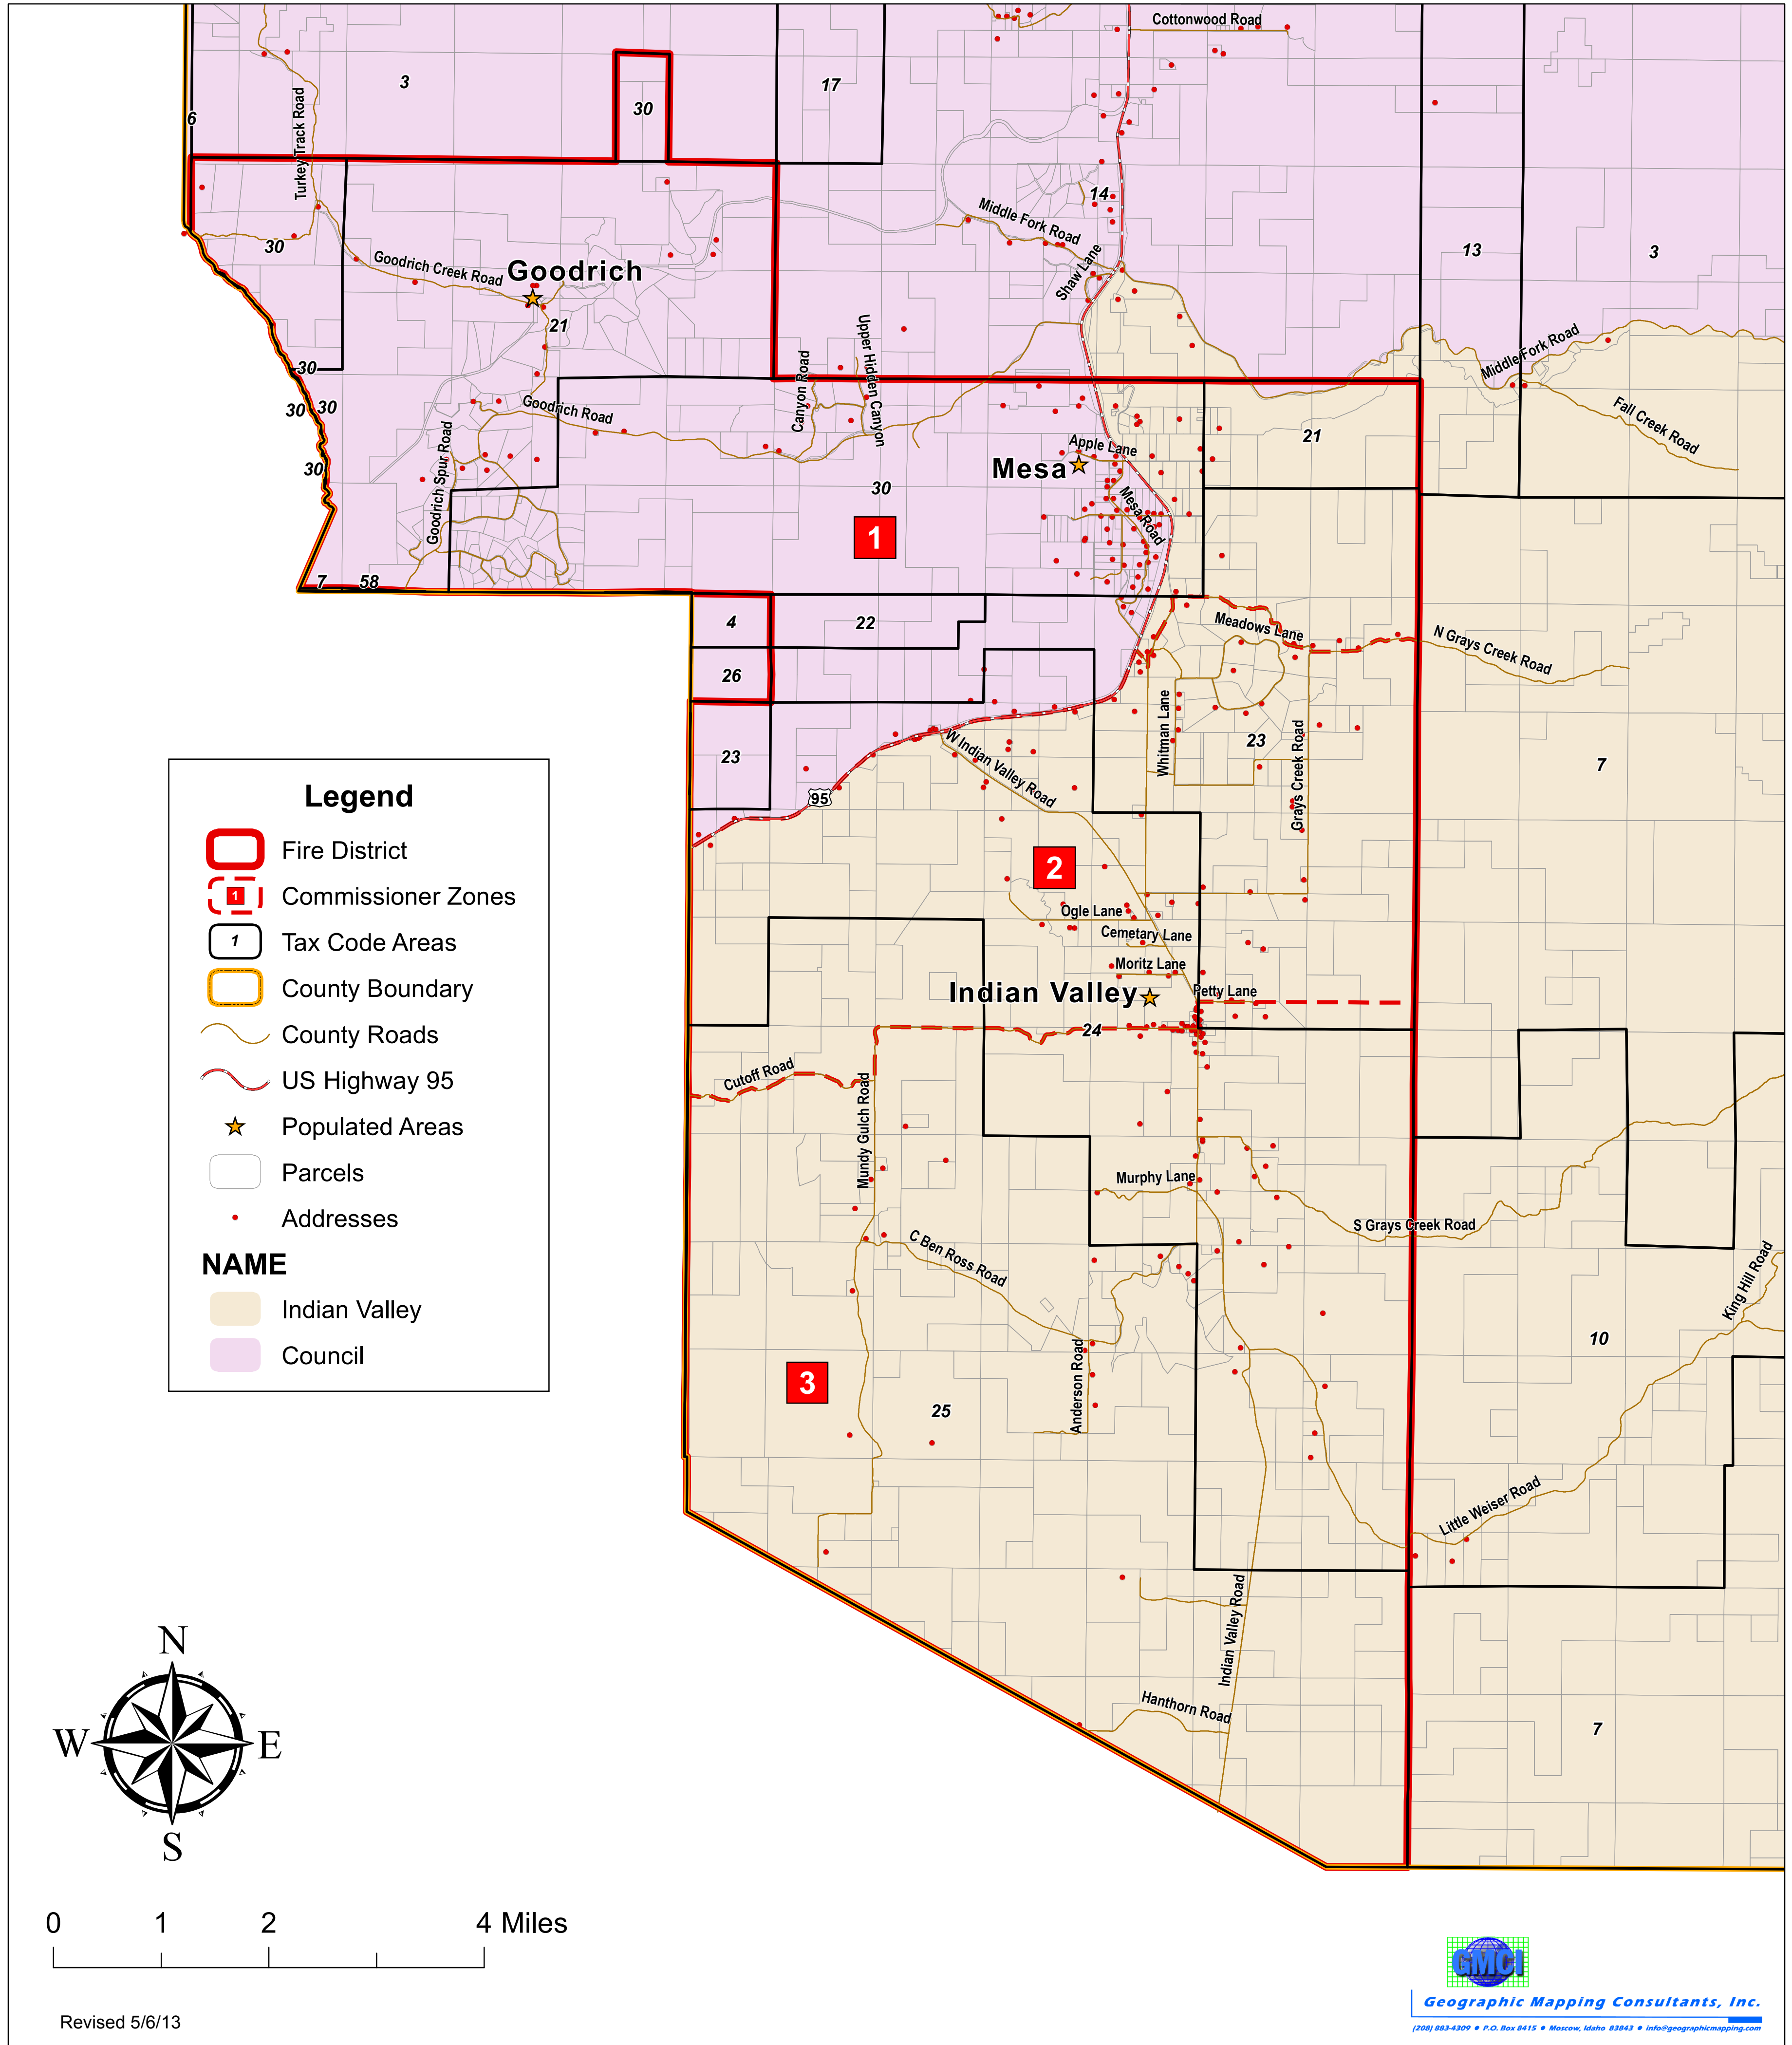

Indian Valley Rural Fire District

Legend

- Fire District
- Commissioner Zones
- Tax Code Areas
- County Boundary
- County Roads
- US Highway 95
- Populated Areas
- Parcels
- Addresses

NAME

- Indian Valley
- Council

Revised 5/6/13