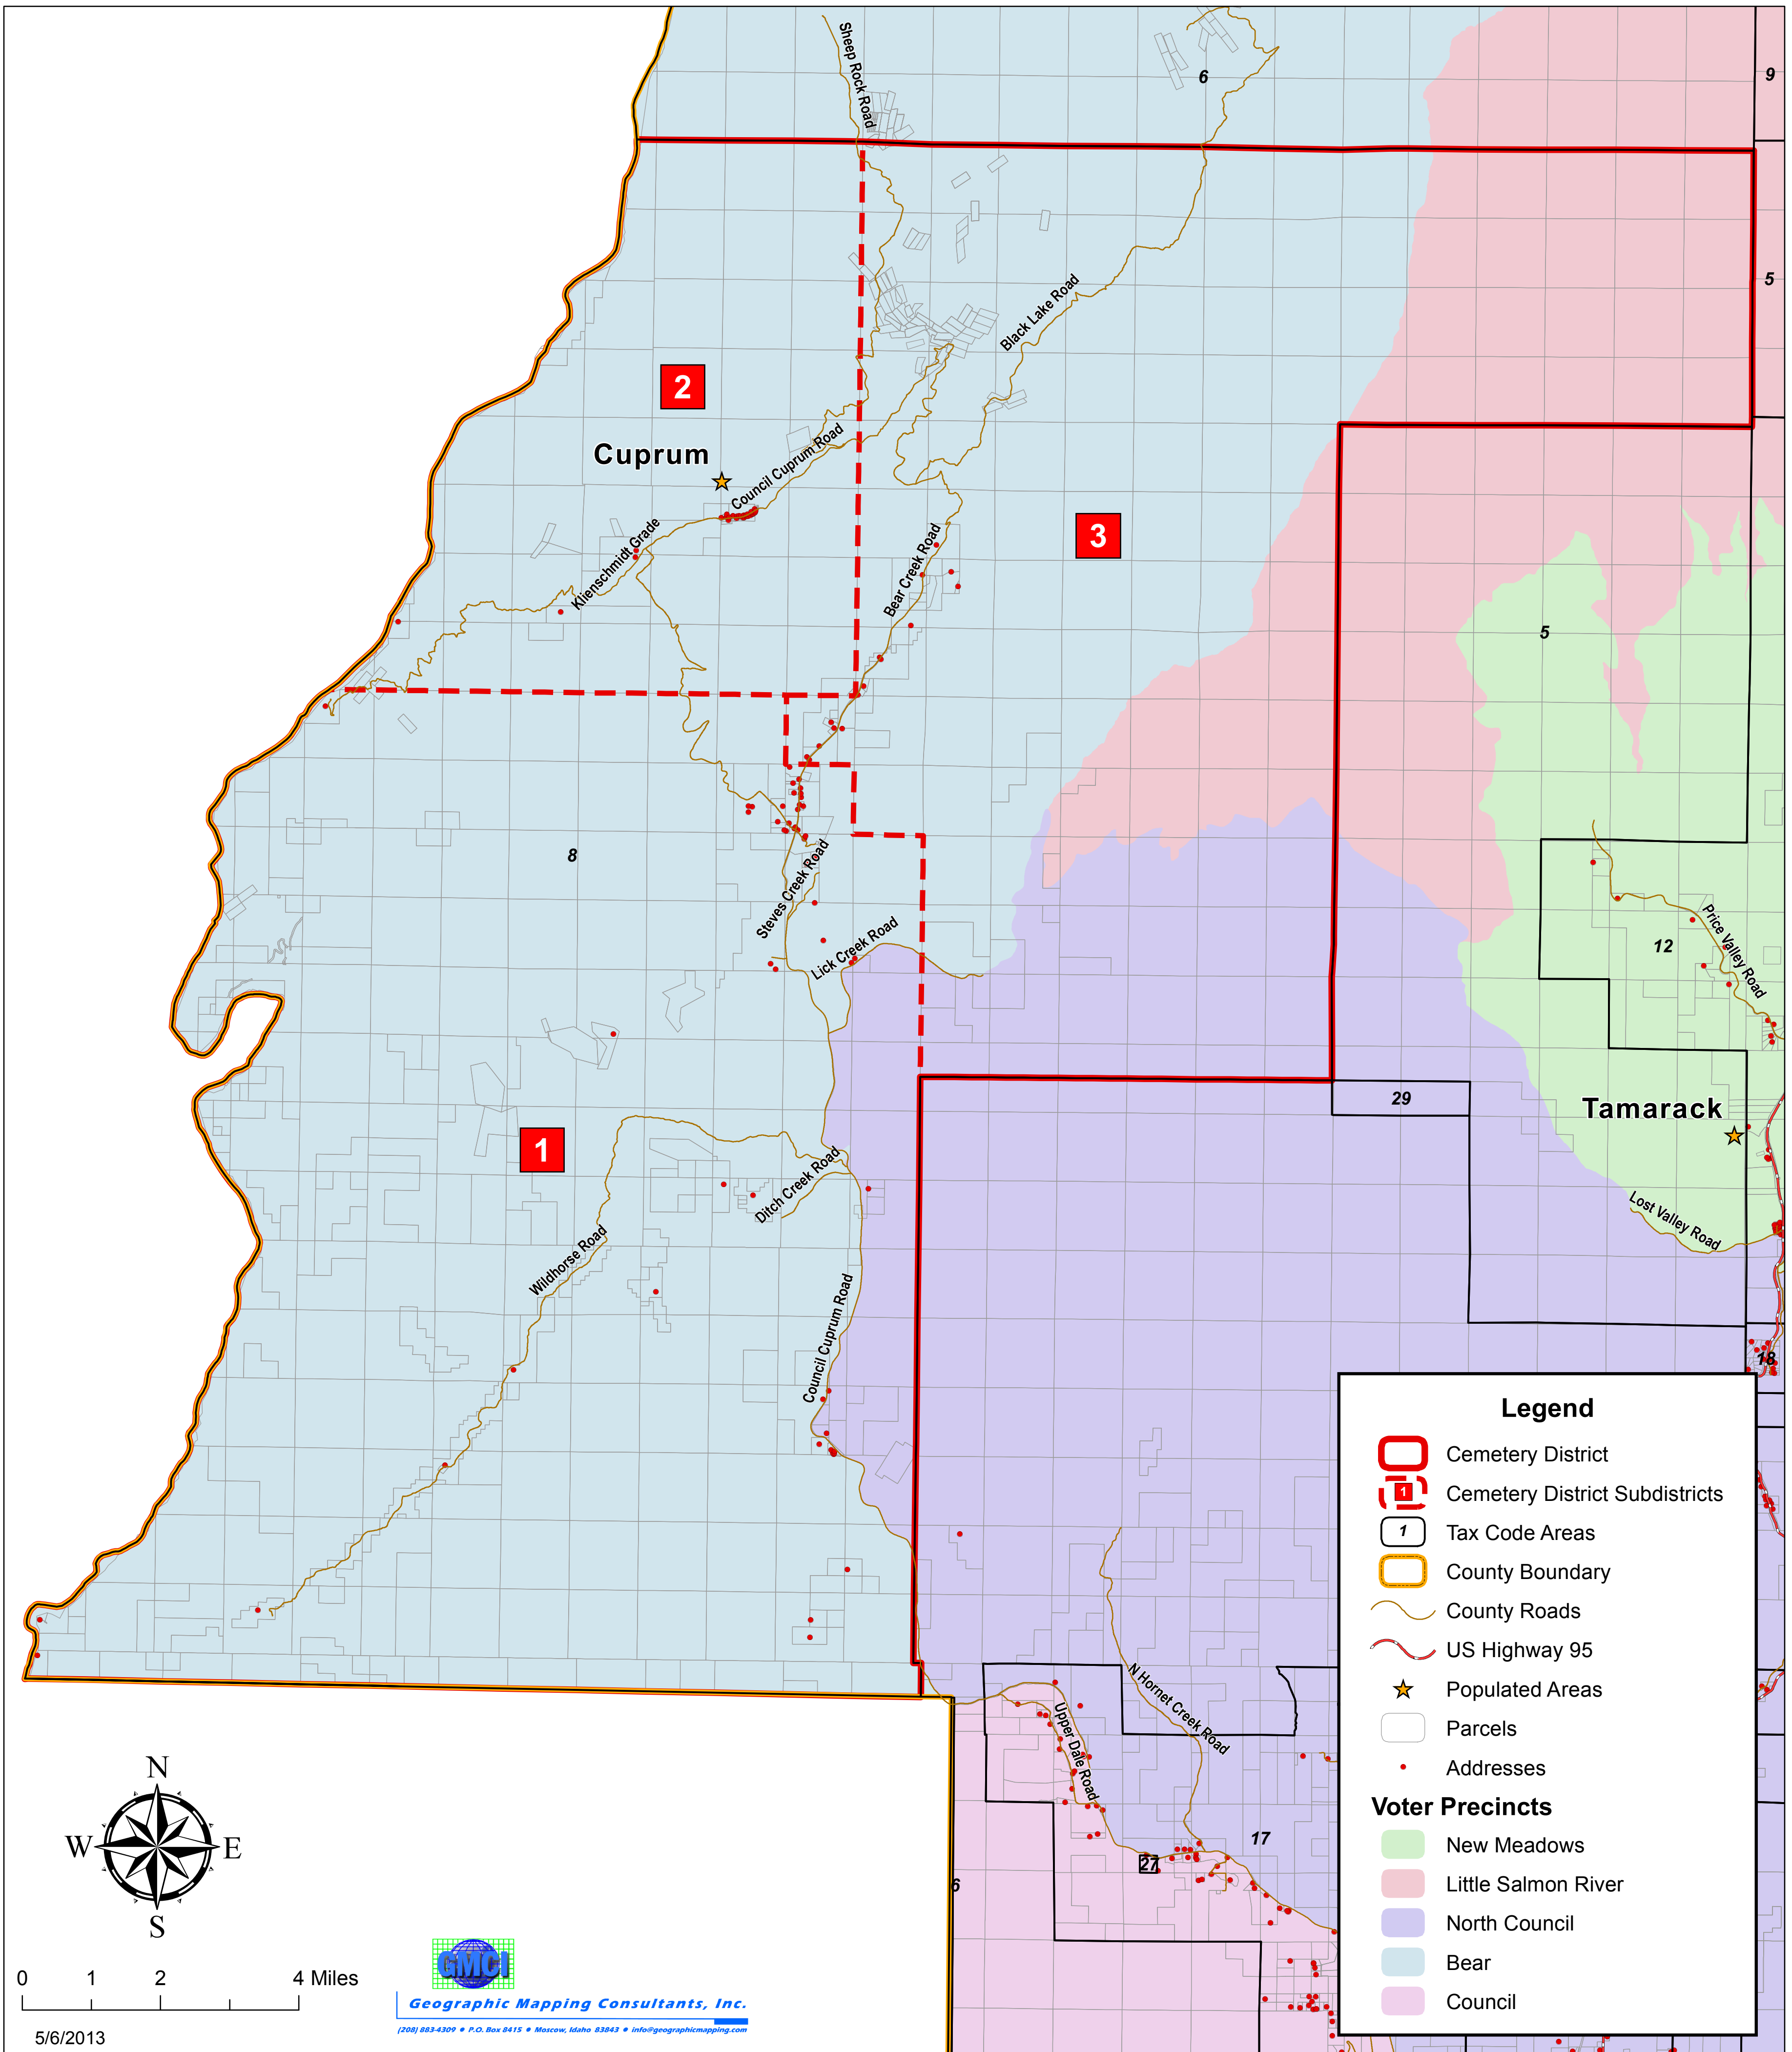

Bear Creek Cemetery District

0 1 2 4 Miles

Geographic Mapping Consultants, Inc.

5/6/2013